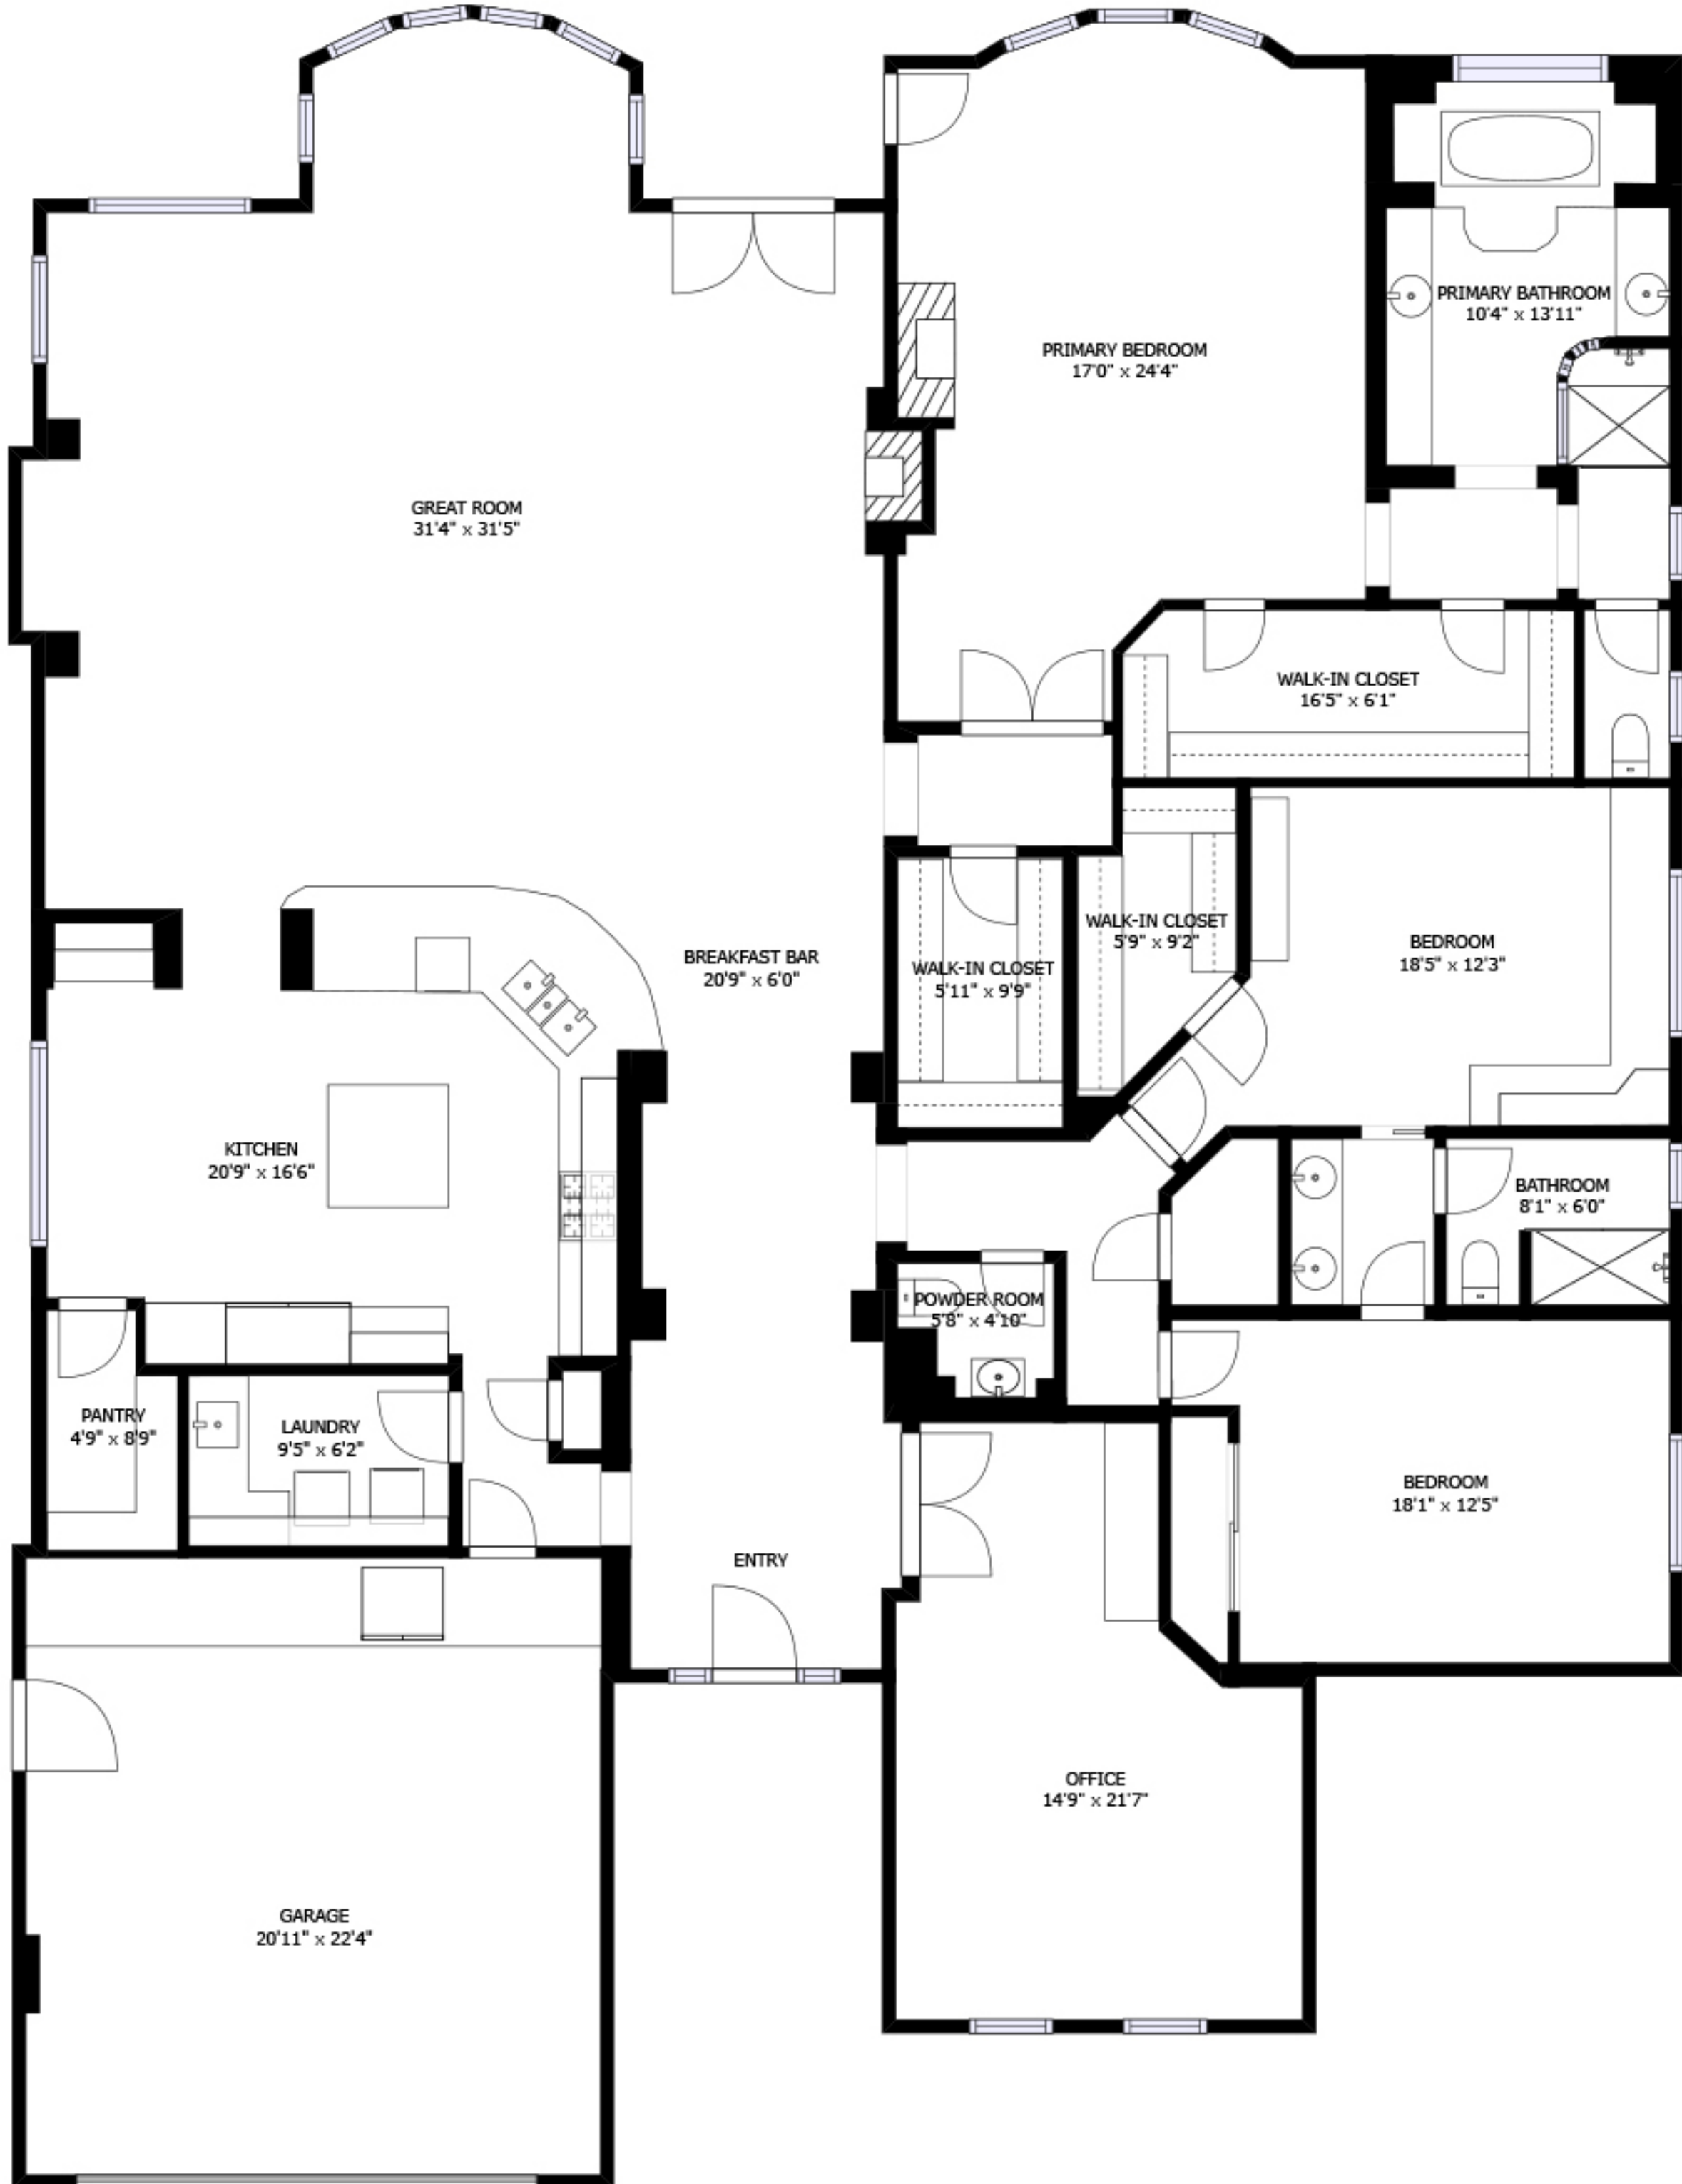

308 KINGSCLEAR COURT | QUEENSRIDGE
LAS VEGAS, NV 89145

SIZES AND DIMENSIONS ARE APPROXIMATE, ACTUAL MAY VARY.